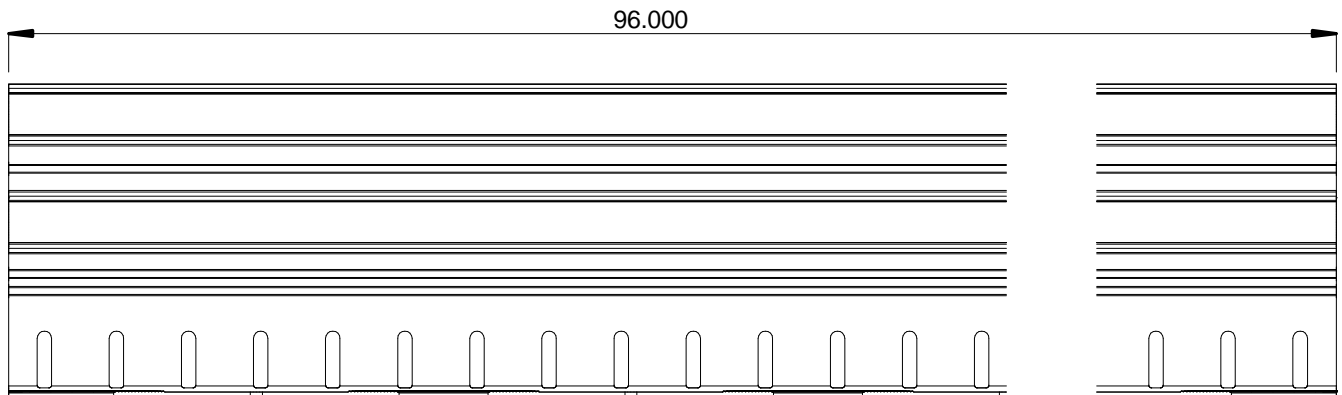

RoofEdge Deep Aluminum Edge Restraint

PART NUMBER	LIVEROOF SYSTEM	DIMENSIONS	FINISH
DEEP -MILL-96	DEEP	6.5"x 3.25"x 96"	MILL
DEEP-BRONZE-96	DEEP	6.5"x 3.25"x 96"	BRONZE ANODIZE
DEEP-BLACK-96	DEEP	6.5"x 3.25"x 96"	BLACK ANODIZE