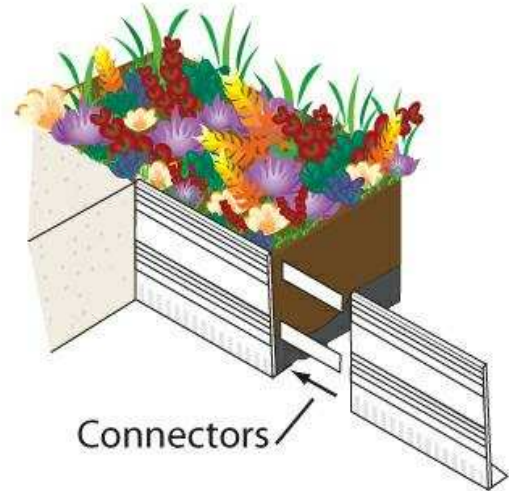

RoofEdge Deep Aluminum Edge Restraint

PART NUMBER	LIVEROOF SYSTEM	DIMENSIONS	FINISH
DEEP -MILL-96	DEEP	6.5"x 3.25"x 96"	MILL
DEEP-BRONZE-96	DEEP	6.5"x 3.25"x 96"	BRONZE ANODIZE
DEEP-BLACK-96	DEEP	6.5"x 3.25"x 96"	BLACK ANODIZE

LiveRoof