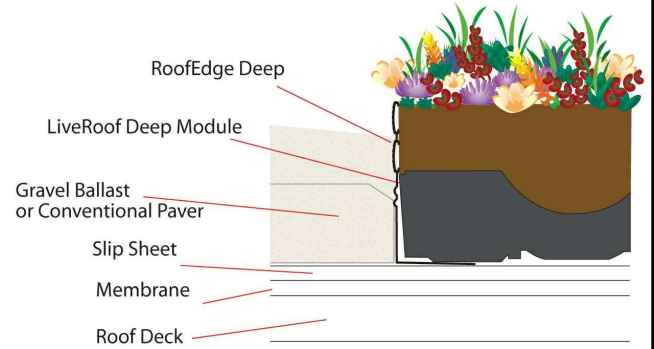

RoofEdge Deep Aluminum Edge Restraint

PART NUMBER	LIVEROOF SYSTEM	DIMENSIONS	FINISH
DEEP -MILL-96	DEEP	6.5"x 3.25"x 96"	MILL
DEEP-BRONZE-96	DEEP	6.5"x 3.25"x 96"	BRONZE ANODIZE
DEEP-BLACK-96	DEEP	6.5"x 3.25"x 96"	BLACK ANODIZE