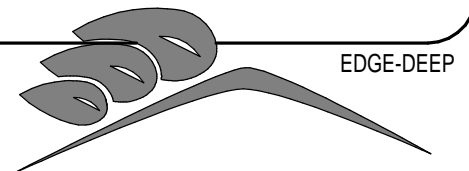

RoofEdge Deep Aluminum Edge Restraint

PART NUMBER	LIVEROOF SYSTEM	DIMENSIONS	FINISH
DEEP -MILL-96	DEEP	6.5"x 3.25"x 96"	MILL
DEEP-BRONZE-96	DEEP	6.5"x 3.25"x 96"	BRONZE ANODIZE
DEEP-BLACK-96	DEEP	6.5"x 3.25"x 96"	BLACK ANODIZE