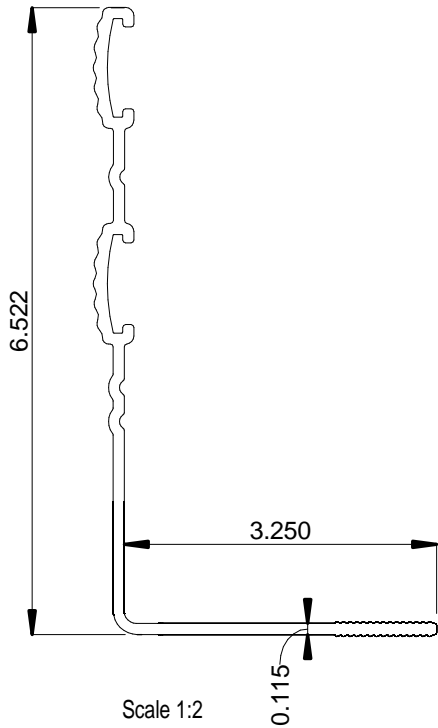

RoofEdge Deep Aluminum Edge Restraint

PART NUMBER	LIVEROOF SYSTEM	DIMENSIONS	FINISH
DEEP -MILL-96	DEEP	6.5"x 3.25"x 96"	MILL
DEEP-BRONZE-96	DEEP	6.5"x 3.25"x 96"	BRONZE ANODIZE
DEEP-BLACK-96	DEEP	6.5"x 3.25"x 96"	BLACK ANODIZE